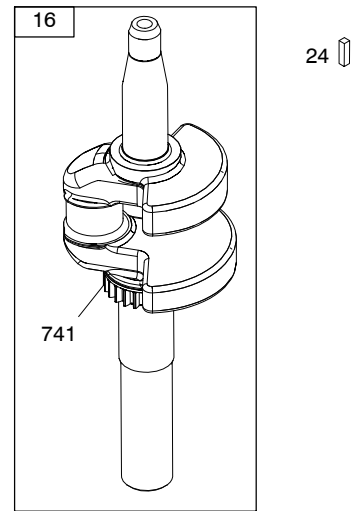

Illustrated Parts List

Model Series

12S900

TYPE NUMBERS
0100 through 2732.

TABLE OF CONTENTS

Air Cleaner	8
Alternator	11
Blower Housing	5
Camshaft	2
Carburetor	9
Carburetor Overhaul Kit	9
Controls	10
Covers/Guards	5
Crankshaft	2
Cylinder	2
Cylinder Head	3
Electric Starter	11
Exhaust System	7
Flywheel	5
Fuel Supply	6
Gasket Set - Engine	4
Gasket Set - Valve	3
Governor Spring	10
Ignition	11
Lubrication	6
Operator's Manual	2
Piston/Rings/Connecting Rod	2
Rewind Starter	5
Sump	4
Thermostat	10
Valves	3
Warning Label	2

Not for reproduction

PRINTED IN U.S.A.

COPYRIGHT by BRIGGS & STRATTON CORPORATION
All rights reserved. No part of this material may be reproduced or transmitted, in any form or by any means, electronic or mechanical, including photocopying, recording or by any information storage and retrieval system, without permission in writing from Briggs & Stratton Corporation.

1319 WARNING LABEL

REQUIRED when replacing parts with warning labels affixed.

1036 EMISSIONS LABEL

1058 OPERATOR'S MANUAL

1330 REPAIR MANUAL

Illustrations cover a range of engines. Parts shown without text may not be used on your specific engine.